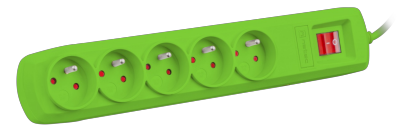

## SURGE PROTECTOR

### PRODUCT SPECIFICATION:

<b>Outlet type</b>	Type E
<b>Number of outlets</b>	5
<b>Plug type</b>	Uni-schuko
<b>Current rate</b>	10 A
<b>Cable length</b>	150 cm
<b>Type of fuse</b>	Automatic
<b>Number of fuses</b>	1
<b>Fuse response time</b>	25 ns
<b>Power</b>	2 300 W
<b>Insurance</b>	Yes
<b>Amount of insurance</b>	5 000 EUR, 20 000 PLN
<b>Colour</b>	Green