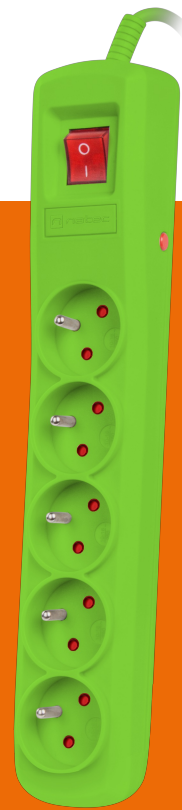

# BERCY 400

## SURGE PROTECTOR

### PRODUCT FEATURES:

- Automatic circuit breaker
- Protection against short circuit, overload, and overvoltage
- Safety shutters provide additional protection against child access
- 5-year warranty
- Liability insurance
- 5 grounded sockets
- Housing made of non-flammable plastic
- Product made in Poland